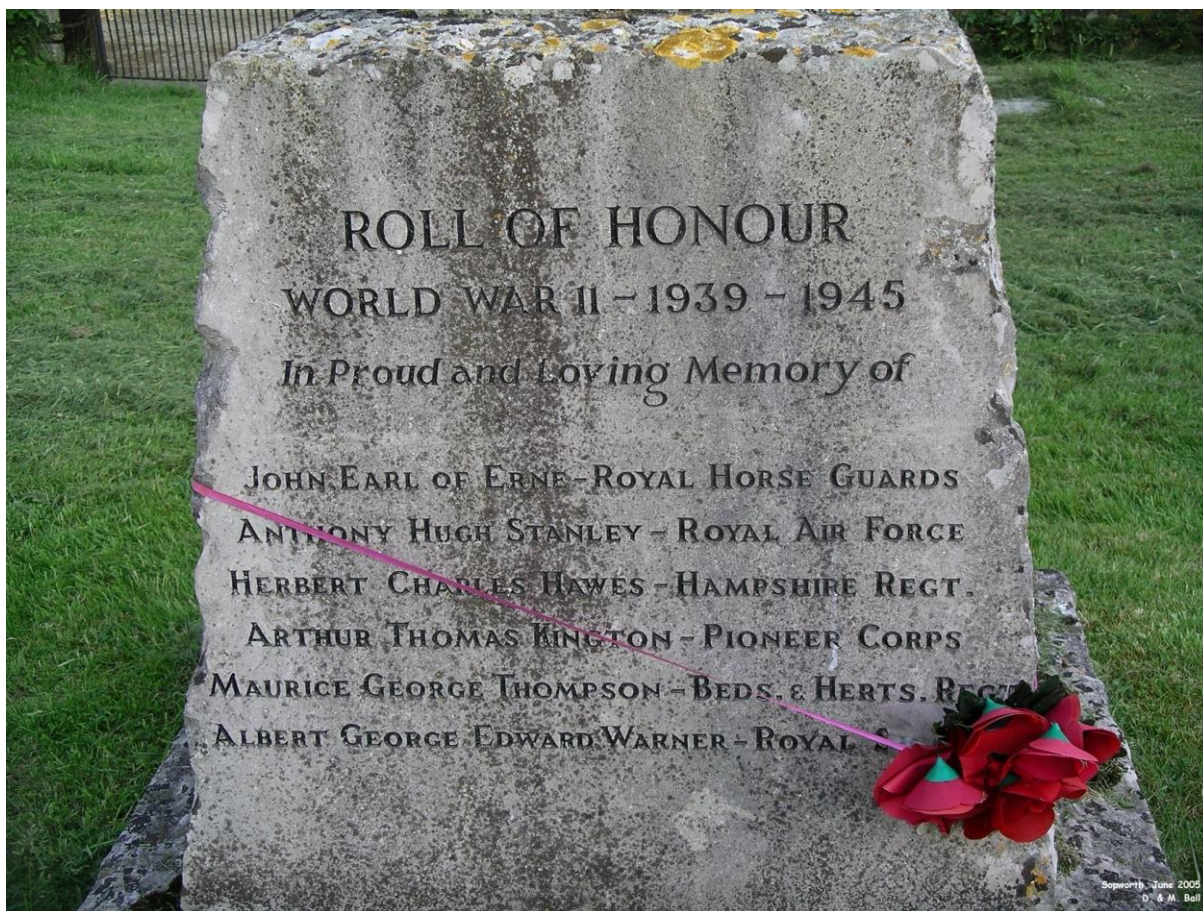

Who Gave Their Lives In The Great War

1914 – 1918

Ye That Live On Mid English Pastures Green

Remember Us And Think What Might Have Been

Sopworth War Memorial 1939 – 1945 Panel (Photo by M & D Ball 2005)

Roll Of Honour
World War II - 1939 – 1945
In Proud and Loving Memory of