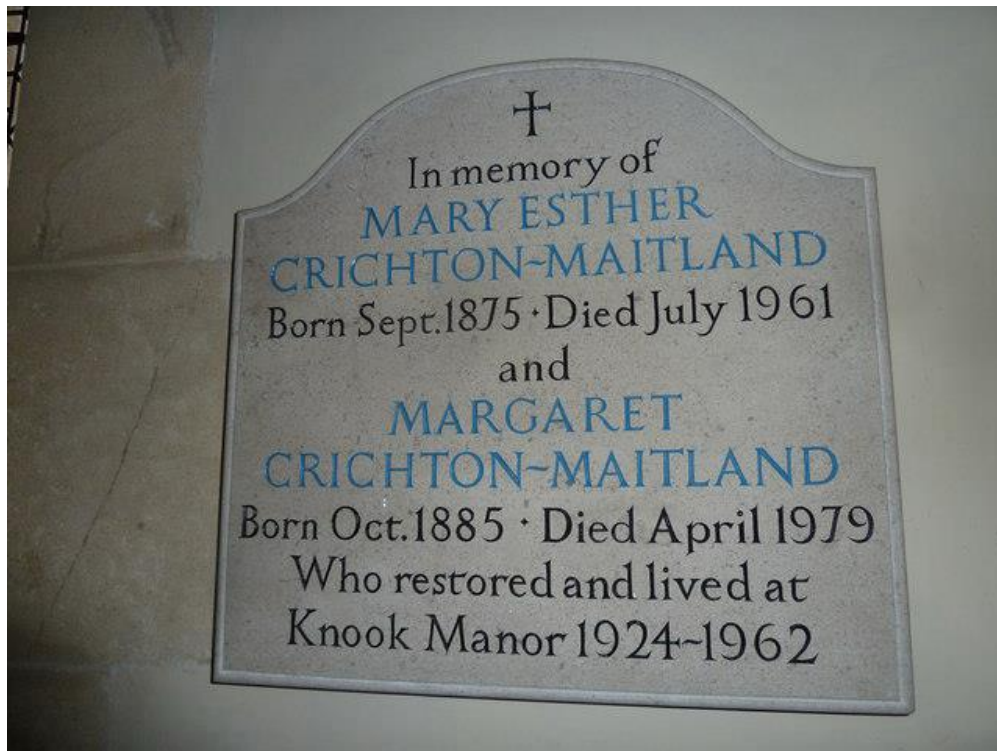

Church News

Knook

(Photo by Basher Eyre)

Crichton-Maitland Sisters Memorial

Knook - St Margaret of Antioch - Memorial to

(Photo by Basher Eyre 2013)

In Memory of

Mary Esther

Crichton-Maitland

Born Sept. 1875 + Died July 1961

and

Margaret

Crichton-Maitland

Born Oct. 1855 + Died April 1979

Who restored and lived at

Knook Manor 1924 - 1962