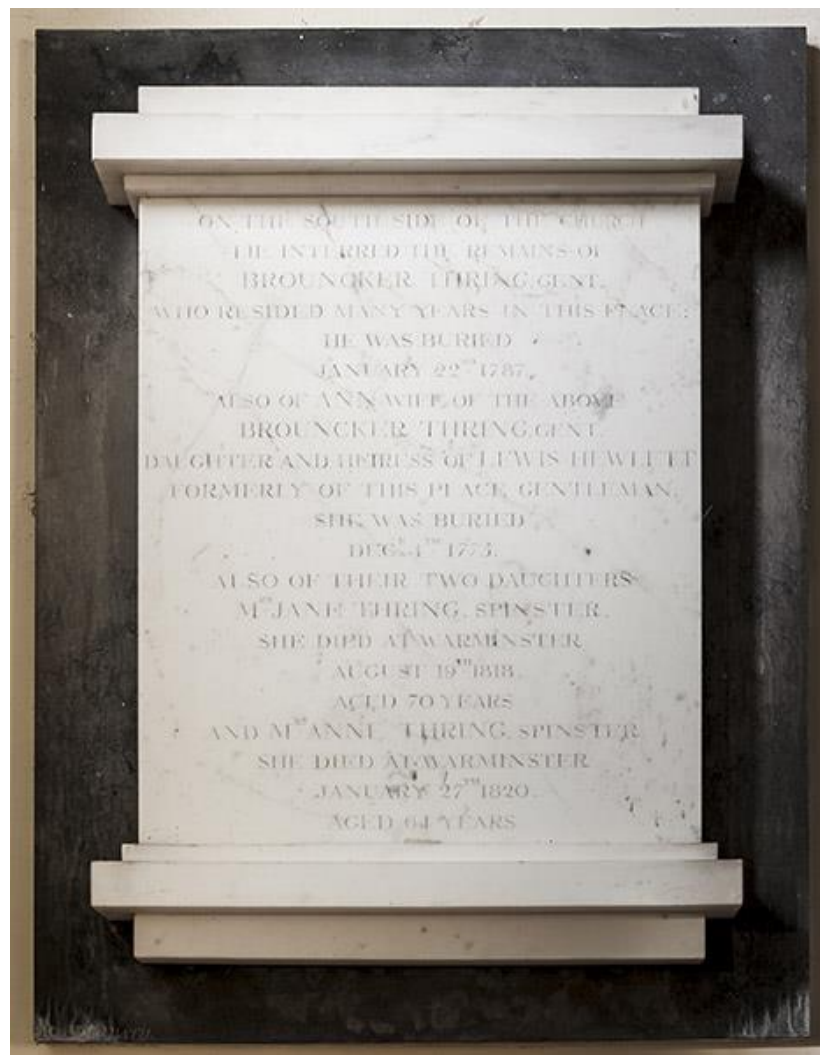

### *Knook*

(Photo by Basher Eyre)

## Thring Memorial

**Knook - St Margaret of Antioch - Memorial to**

(Photo by Noeline Smith Photography 2015)

©Wiltshire OPC Project/Cathy Sedgwick/2015

ON THE SOUTH SIDE OF THE CHURCH

LIE INTERRED THE REMAINS OF