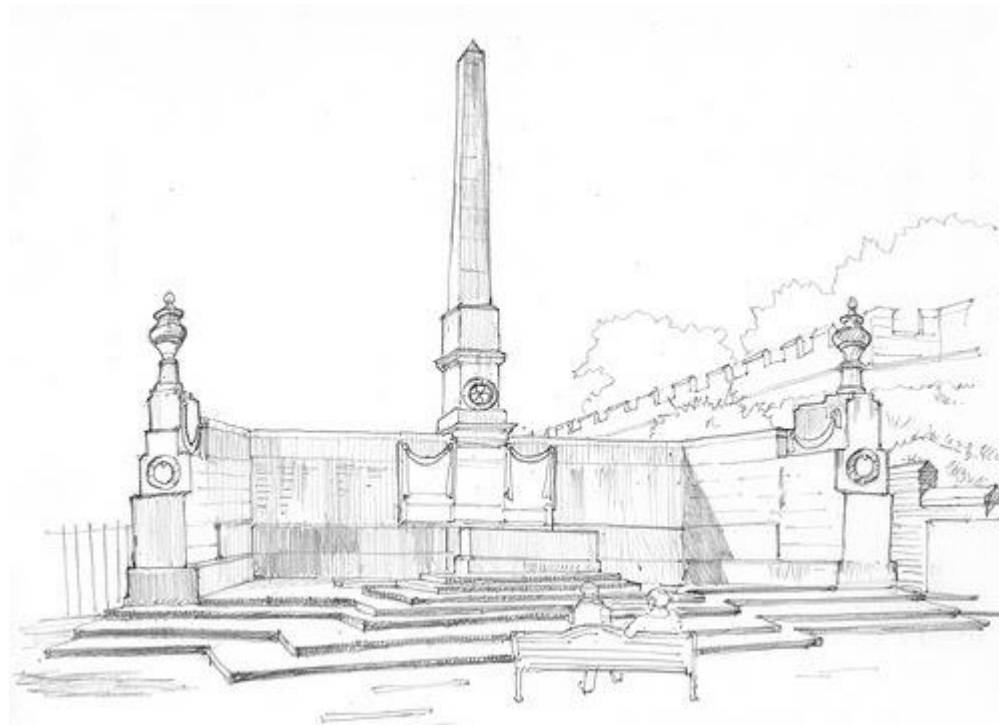

Pencil drawing of the N E R Memorial in York designed by Sir Edwin Lutyens