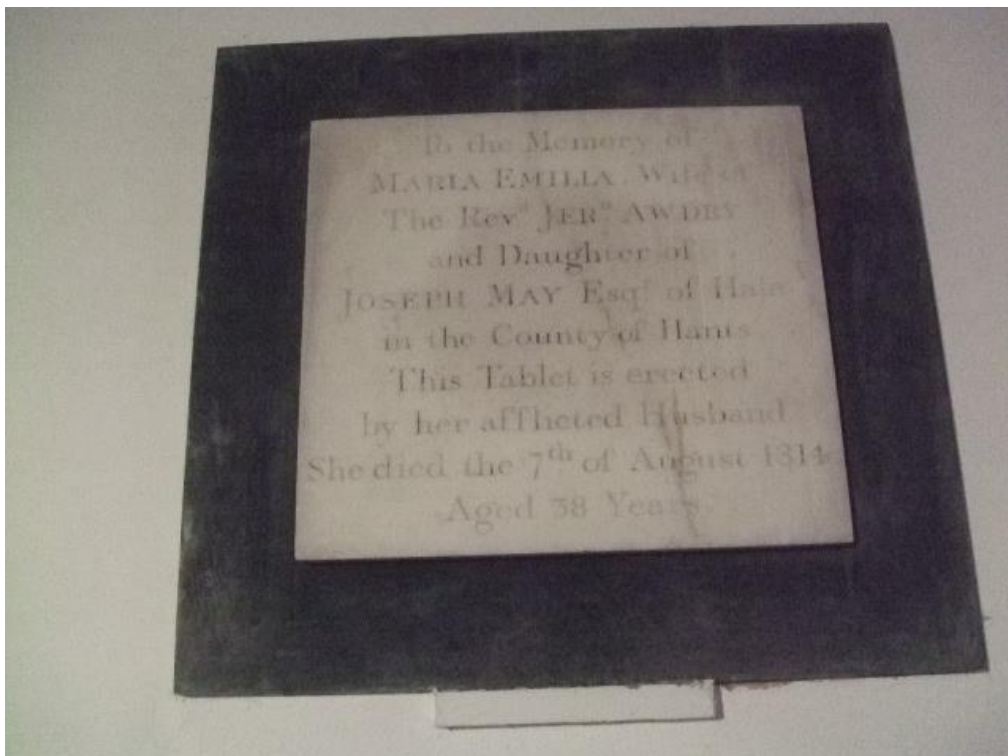

This tablet is erected

by her afflicted Husband.

She died the 7<sup>th</sup> of August 1814.

Aged 38 Years.

*(Photo courtesy of Romy Wyeth 2014)*