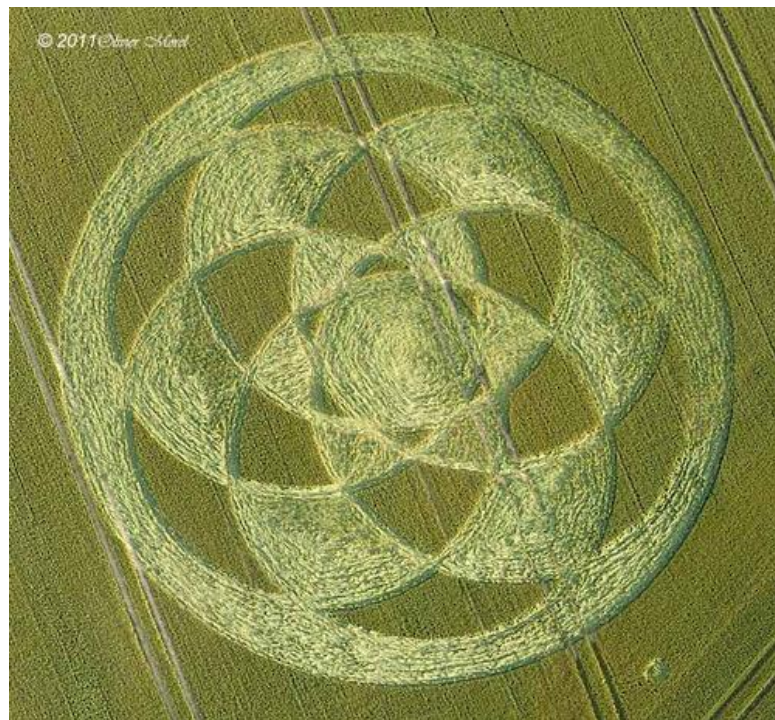

Chicklade

Crop Circles

A Crop Circle, in wheat, measuring approximately 130 feet in diameter was seen close to the busy A303 road near Chicklade on 27 - 28th June, 2011. The pattern displayed 3 six-pointed stars with lotus petal shapes, increasing in size to the outer ring. GPS: 51.117082° -2.075928°

Crop Circle near Chicklade June, 2011

(Photo by Olivier Morel with permission of Wiltshire Crop Circle Study Group)