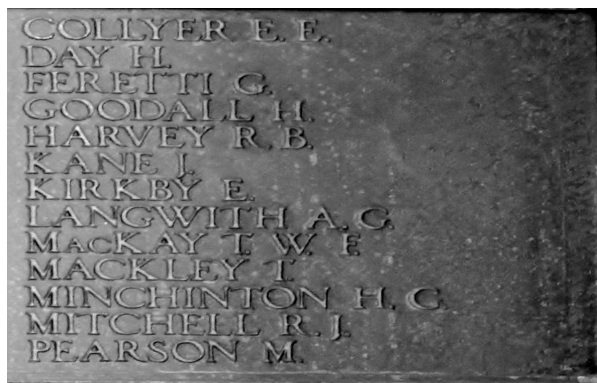

Leading Seaman Henry George Minchinton Z/4006 Royal Naval V. Reserves - Son of Mary Stratton (was Minchinton) of Knighton Road, Broadchalk and the late James Minchinton - Born in Newbury, Berkshire on 4th April 1893 - Died on board the SS Ottokar 11th December 1917 - Commemorated on Portsmouth Naval (panel 28) and Tower Hill Memorial