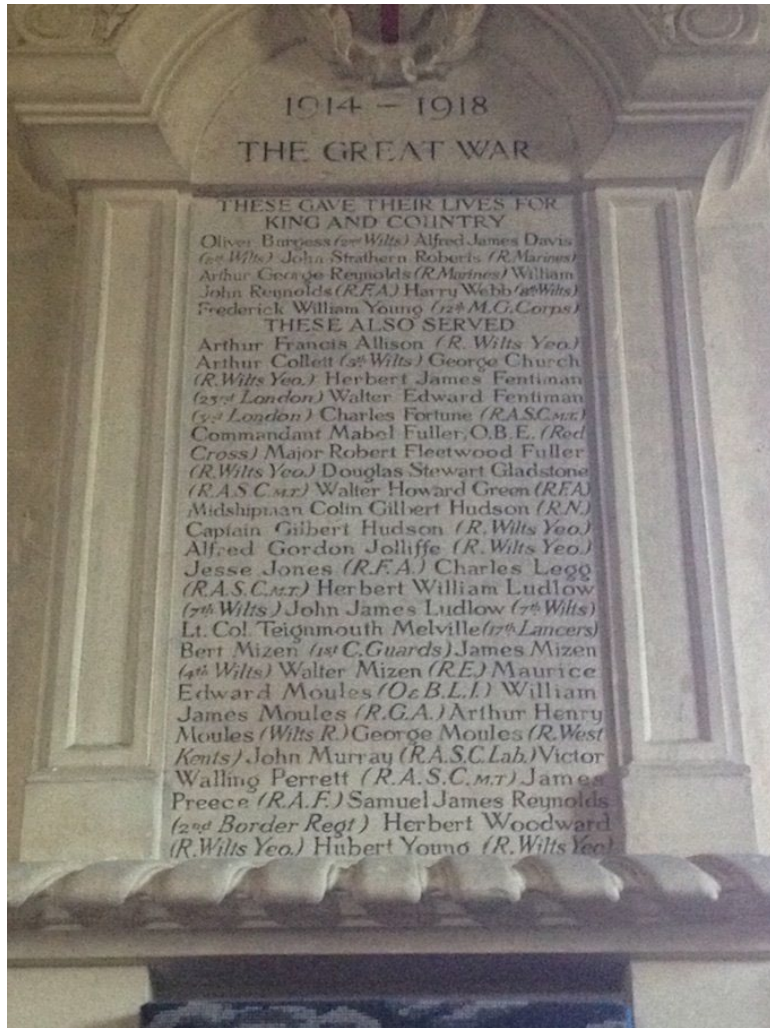

WWI Casualty

Private Oliver Burgess

Surname	Given Names	Rank	Number	Regiment	Attachment	Date of Death		Age at Death	
						Year	Date		
Burgess	Oliver	Private	8264	2nd Battalion Wiltshire Regiment		1914	24th October		
Date of Birth		Place of Birth	Father		Mother		Baptised		
Year	Date		Surname	Given Names	Maiden Name	Given Names	Year	Date	Place
1891	20th June	Market Lavington							
Census Information									
Year	Surname	Given Names	Status	Age	Occupation	Place of Birth	Relationship to Head		
Workhouse, Avoncliff, Westwood									
1901	Burgess	Oliver	Inmate	9		Bath	Inmate		

Military Service Record											
Enlistment Details											
Year	Date	Place	Age			Trade	Religion				
			Years	Months	Days						
1907	16th December	Devizes	18	6		Agricultural Labourer employed by W. C. Comer of Melksham	Church of England				
Physical Description											
Height		Complexion	Eye Colour		Hair Colour	Distinguishing Marks					
Feet	Inches										
5	6½	Fresh	Blue		Fair						
Discharged on 14th May 1908 as unfit for service											
Next of Kin											
Surname	Given Names	Status	Relationship			Abode					
Merrett		Mr.				Market Lavington					
Details of Death											
Date of Death		Cause of Death	Theatre of War	Ships Name	War Gratuity Paid						
Year	Date				Year	Date	£	s.	d.	Recipient	
1914	24th October	Killed in Action	France								
Grave Location											
Cemetery						Plot Number					
No known grave											
War Memorials and Commemorations											
Memorial Name and Location						Panel Number					
Ypres (Menin Gate) Memorial, Ieper, Wet-Vlaanderen, Belgium						Panel 53					
Atworth Clock Tower Memorial											
Great Chalfield War Memorial											

Signatruue of Oliver Burgess

Names panels of the Menin Gate War Memorial

WWI Names panel on Atworth War Memorial

Atworth War Memorial

← Great Chalfield Church War Memorial